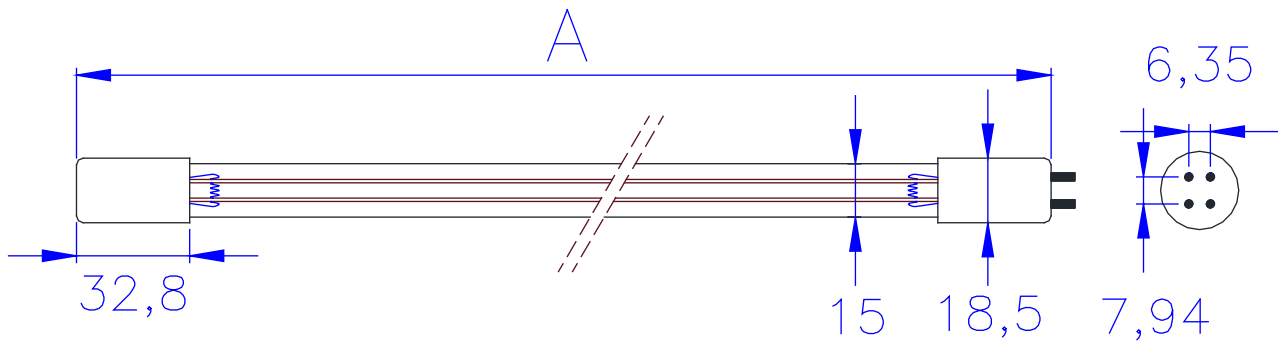

## GH5-25W

Physical Data	
Lamps type	Low pressure
Dimensions	
Base face to base face length (A)	548 mm
Diameter	15,7 mm (T5)
Base	4 pin
Electrical data	
Lamp Wattage	25 W